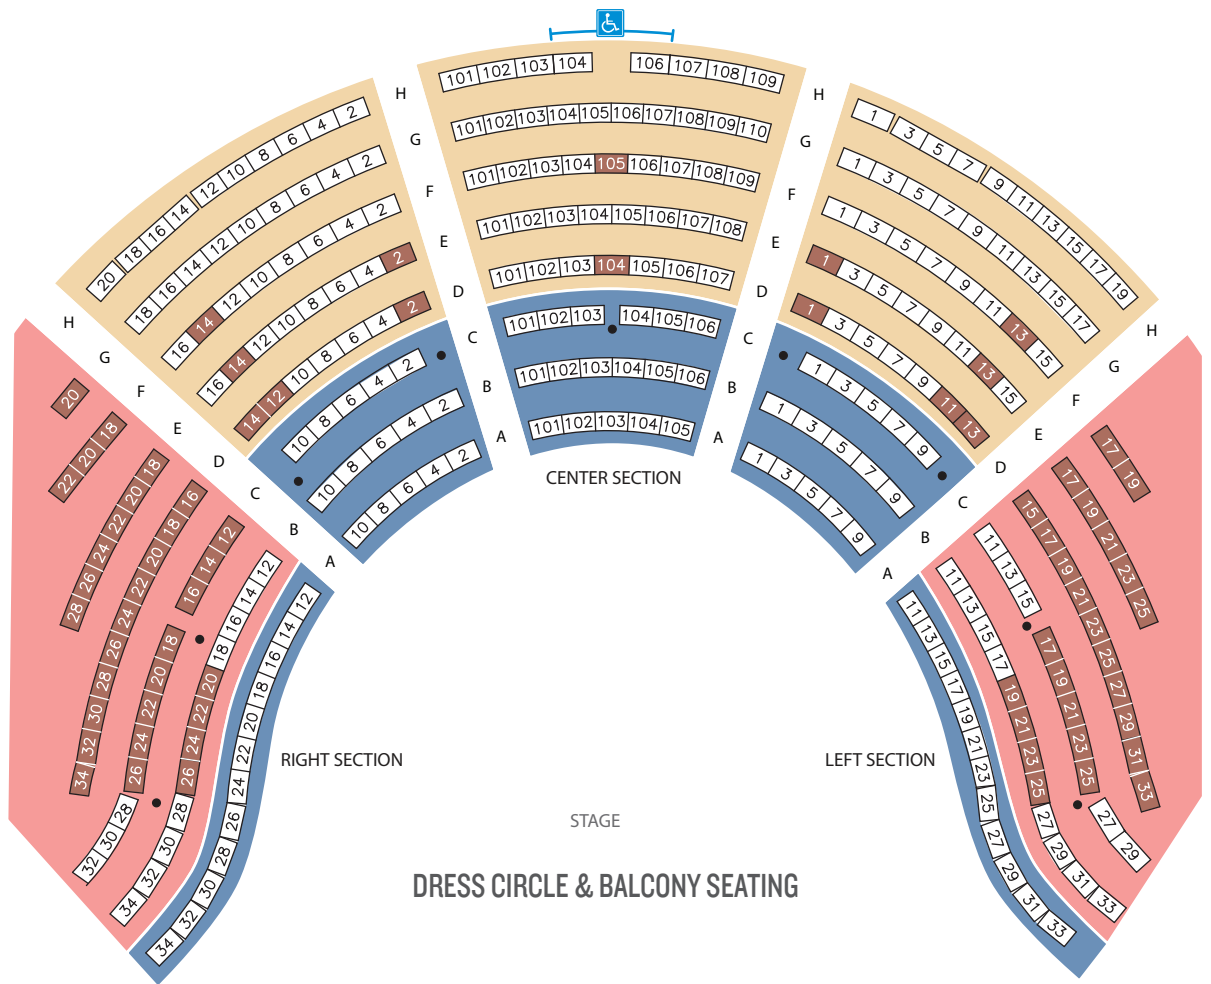

# Ford's Theatre Seating Chart

# A Christmas Carol

- TIER 1
- TIER 2
- TIER 3
- TIER 4
- TIER 5 (Partial View)

● STRUCTURAL COLUMN

ACCESSIBLE