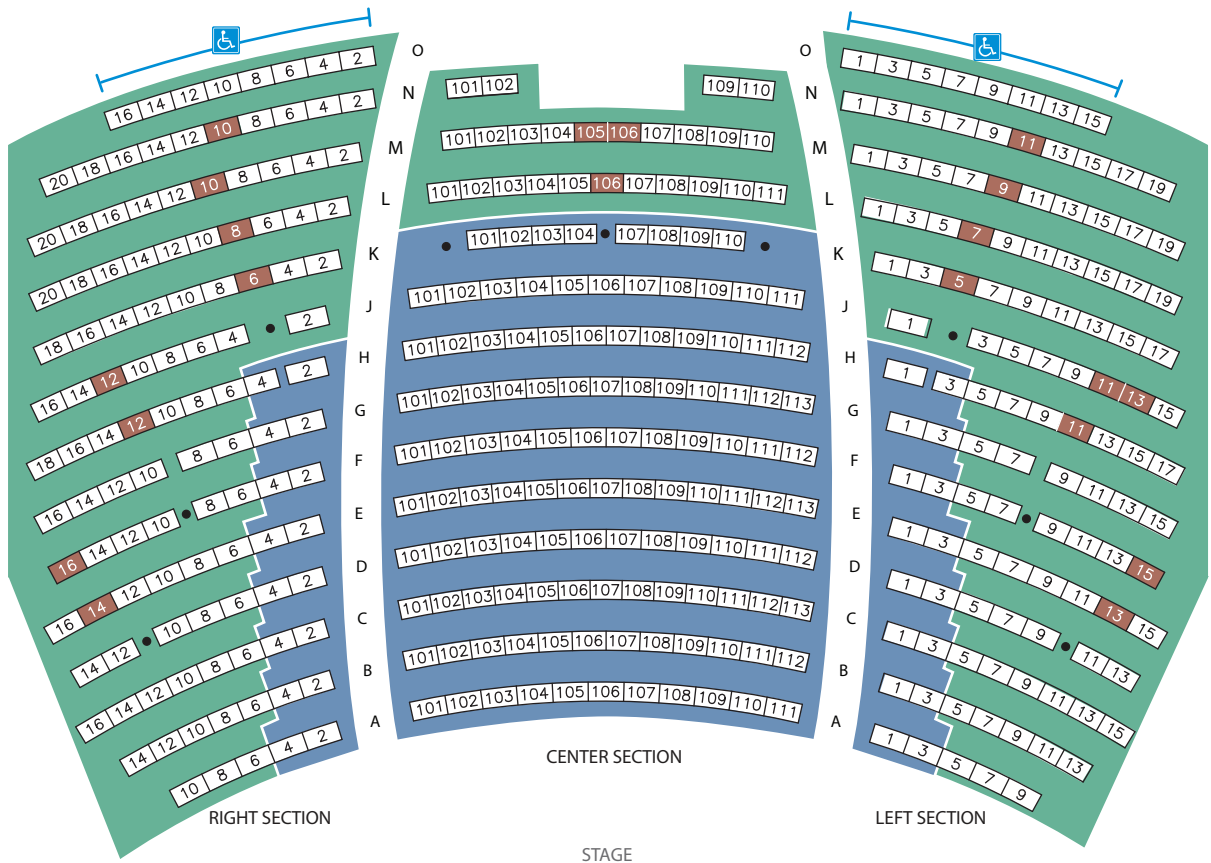

# Ford's Theatre Seating Chart

# A Christmas Carol

- TIER 1
- TIER 2
- TIER 3
- TIER 4
- TIER 5 (Partial View)

● STRUCTURAL COLUMN

ACCESSIBLE