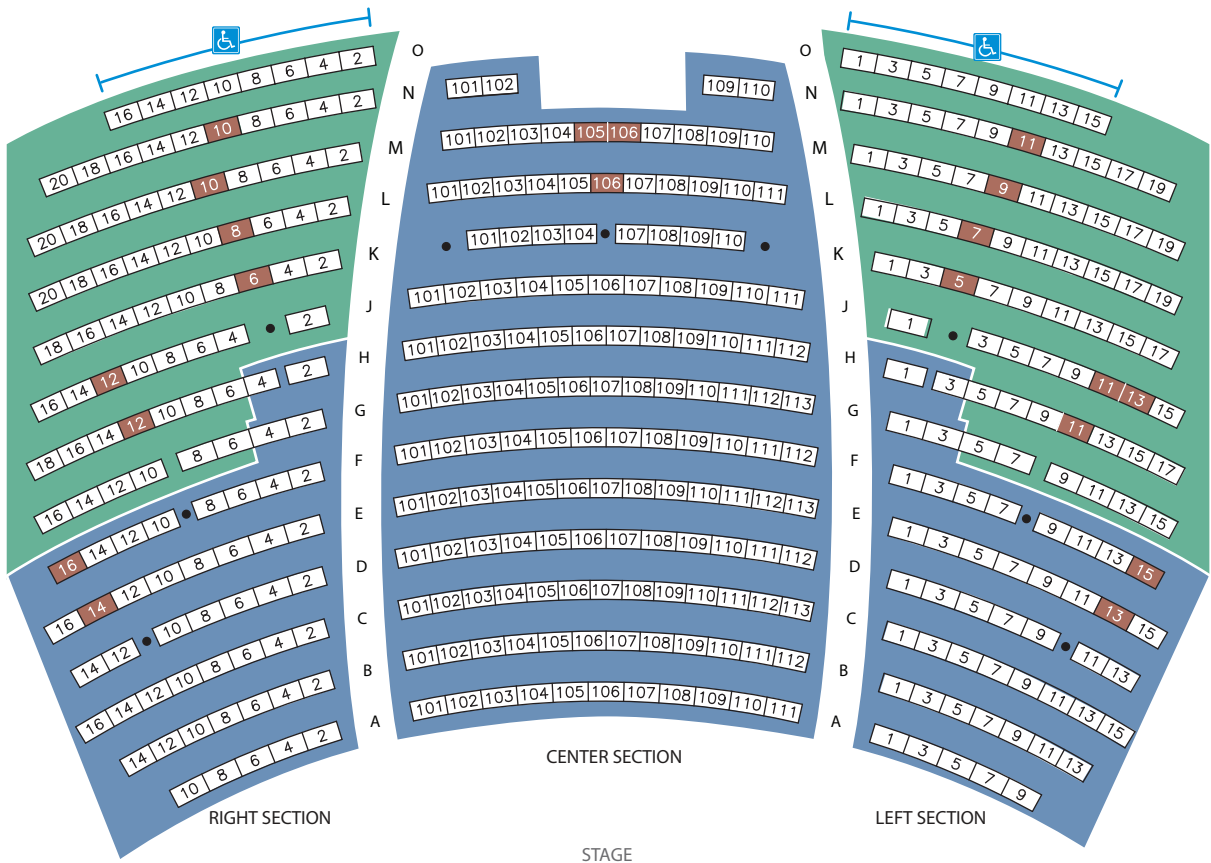

# Ford's Theatre Seating Chart

## SHOUT SISTER SHOUT!

- TIER 1
- TIER 2
- TIER 3
- TIER 4 (Partial View)

● STRUCTURAL COLUMN

ACCESSIBLE