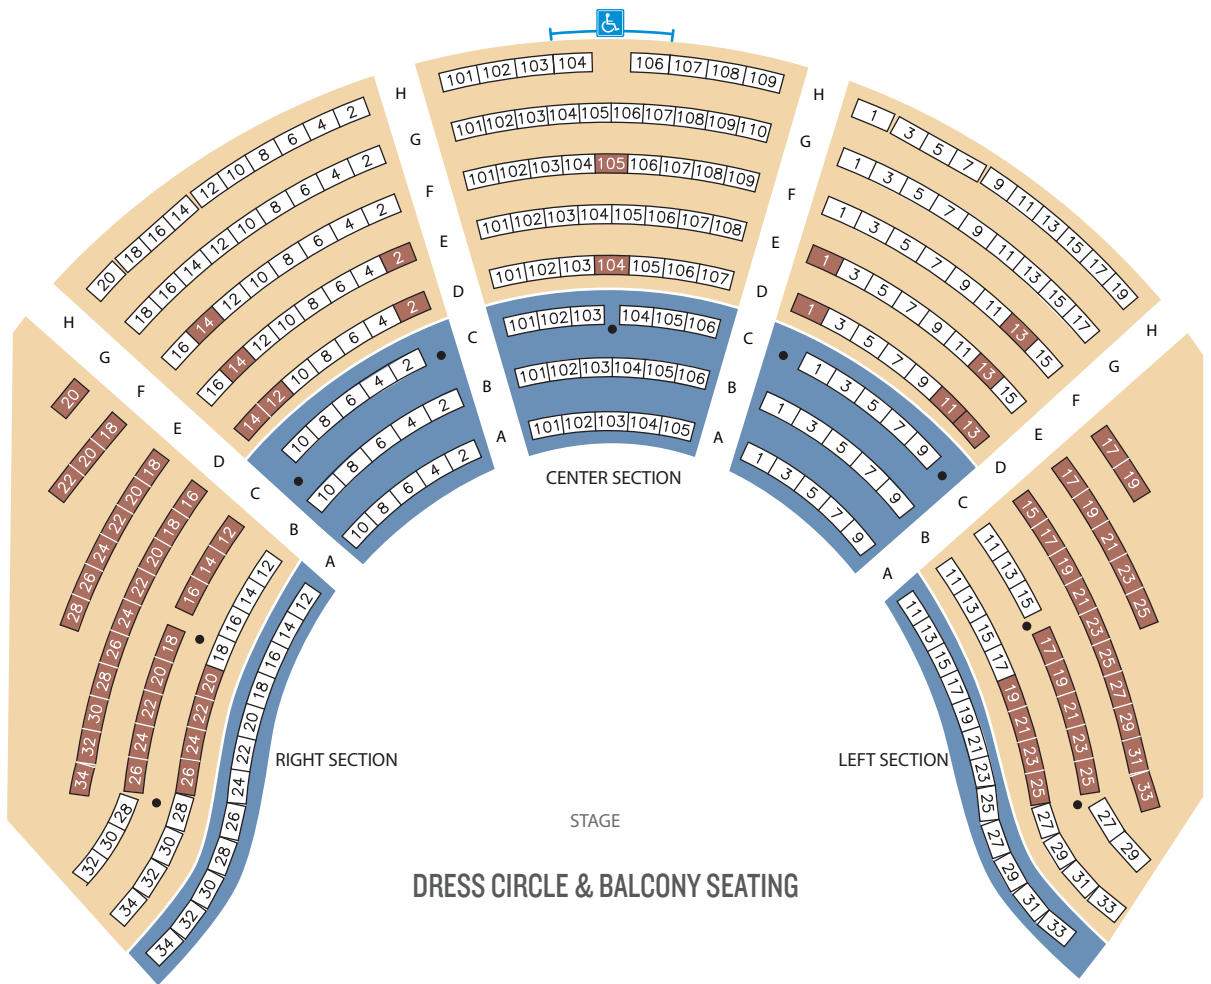

# Ford's Theatre Seating Chart

## SHOUT SISTER SHOUT!

- TIER 1
- TIER 2
- TIER 3
- TIER 4 (Partial View)

● STRUCTURAL COLUMN

ACCESSIBLE