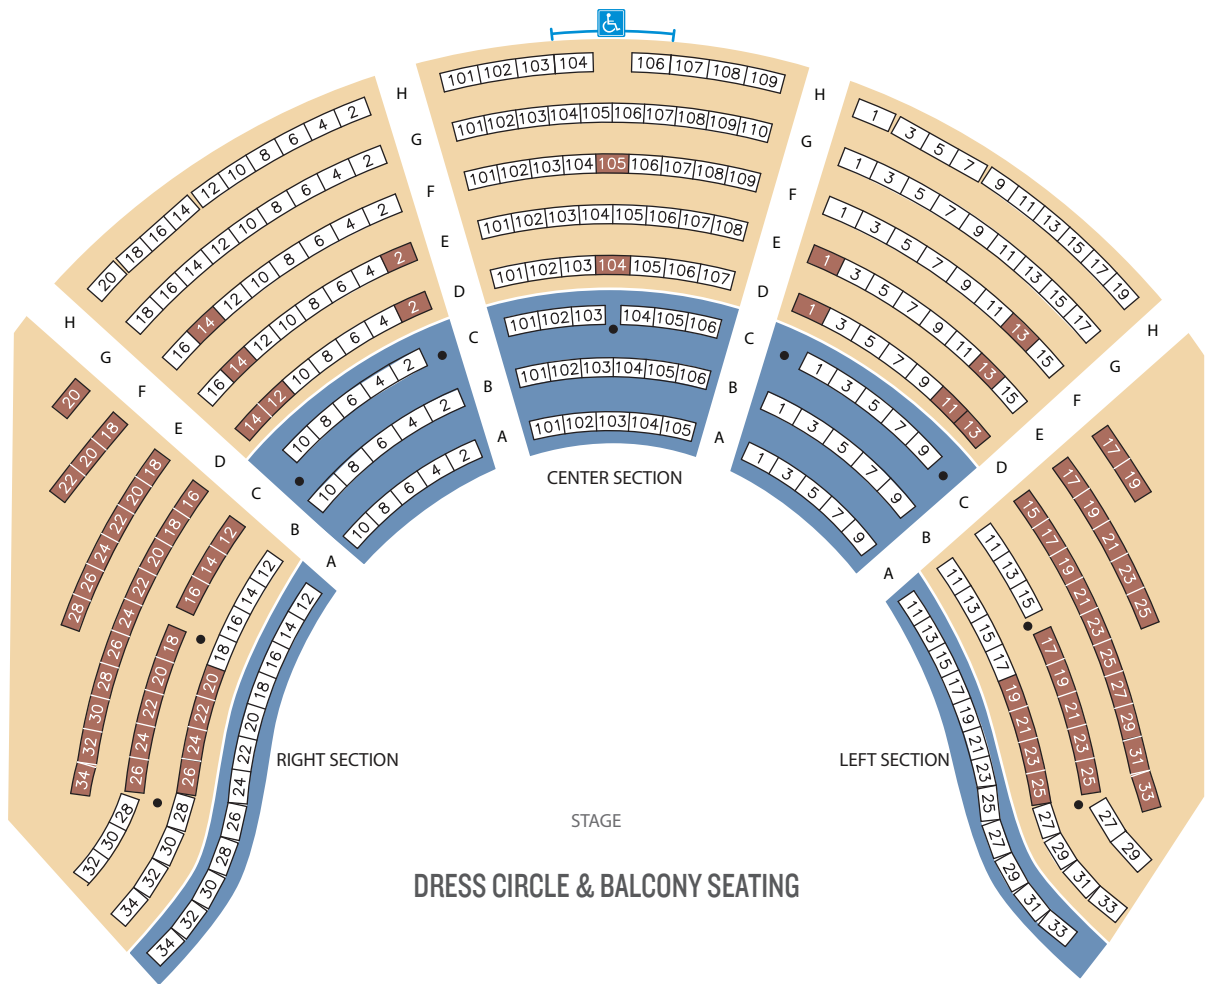

Ford's Theatre Seating Chart

Little Shop of Horrors

- TIER 1
- TIER 2
- TIER 3
- TIER 4 (Partial View)

● STRUCTURAL COLUMN