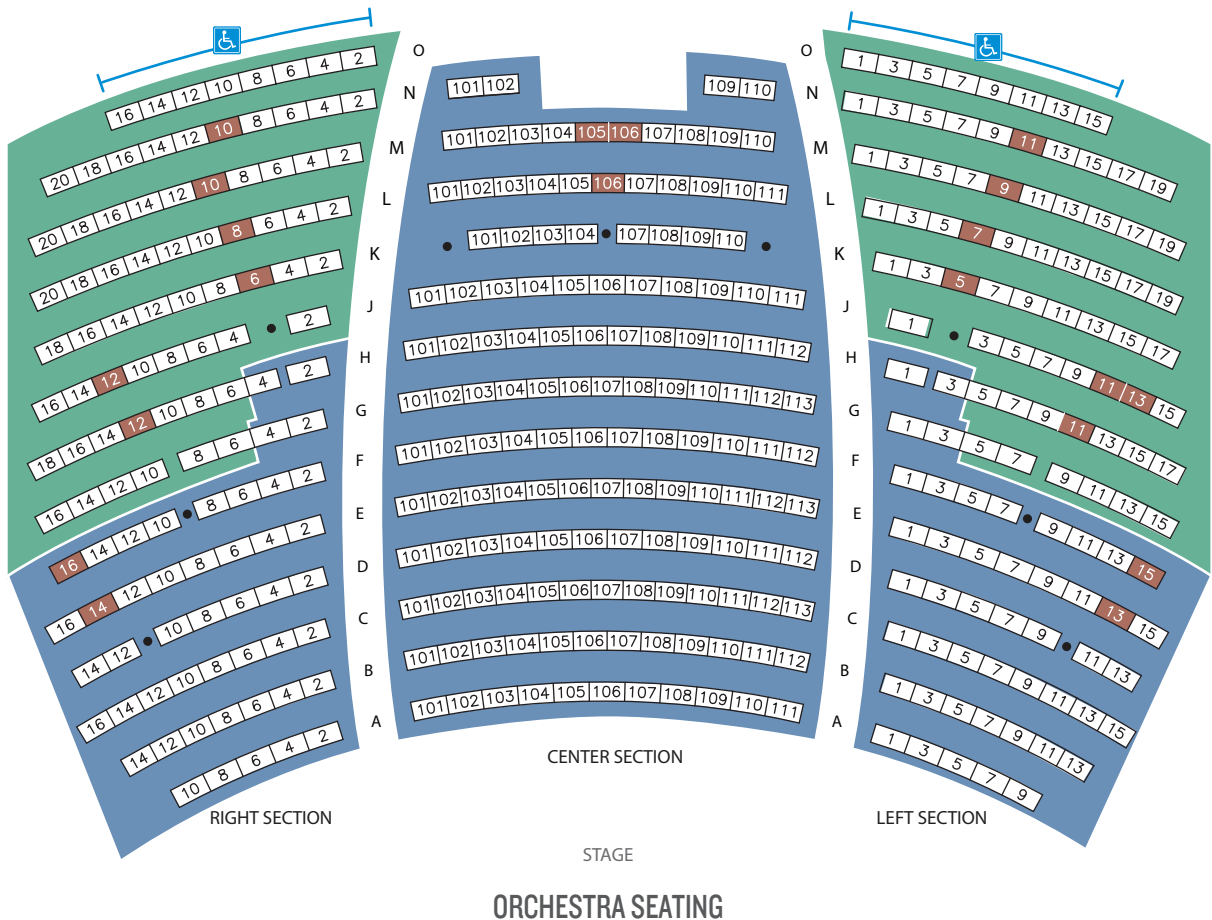

Ford's Theatre Seating Chart

Little Shop of Horrors

- TIER 1
- TIER 2
- TIER 3
- TIER 4 (Partial View)

● STRUCTURAL COLUMN