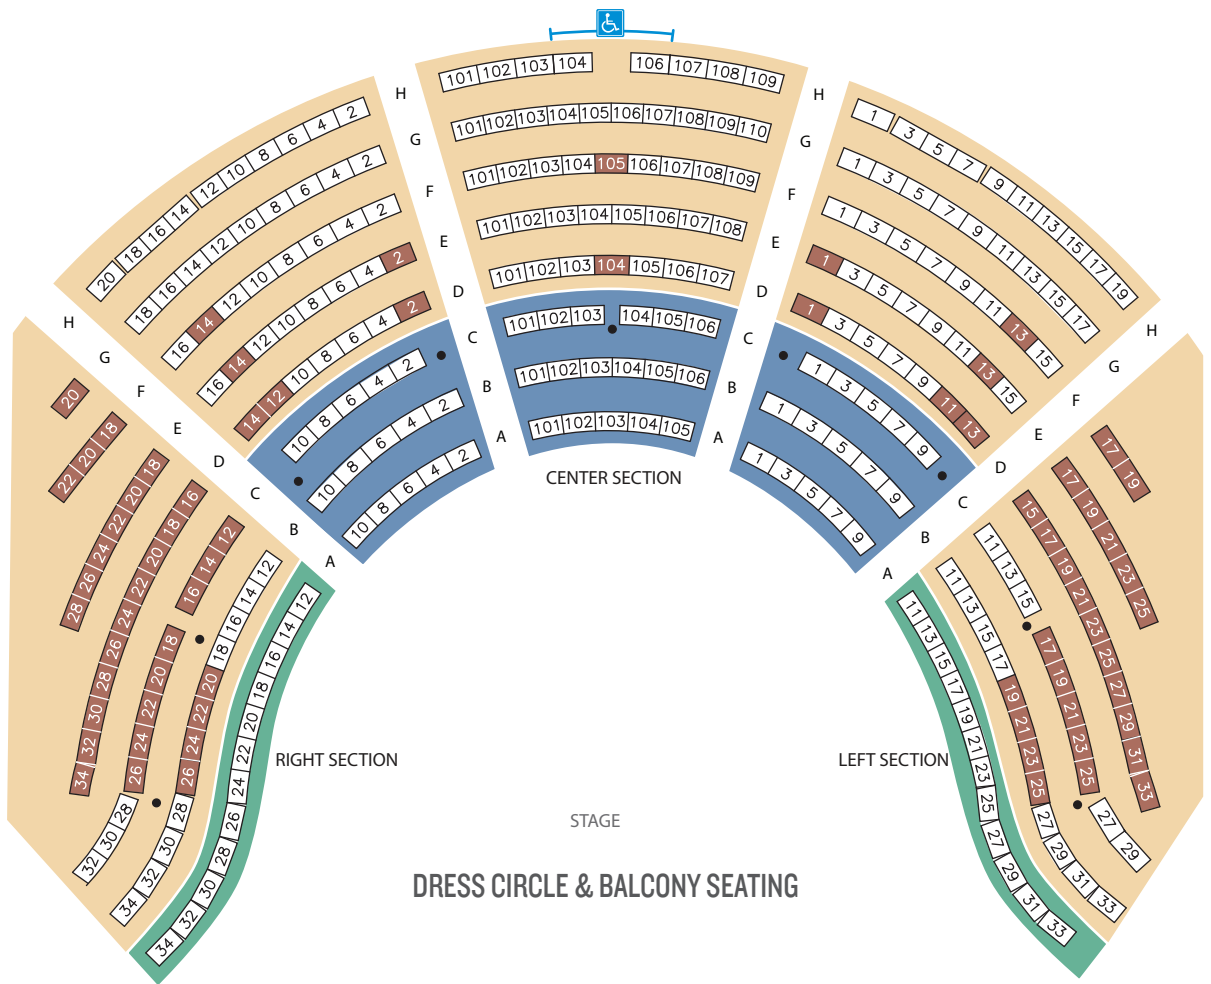

Ford's Theatre Seating Chart

Something Moving: A Meditation on Maynard

- TIER 1
- TIER 2
- TIER 3
- TIER 4 (Partial View)

● STRUCTURAL COLUMN

ACCESSIBLE