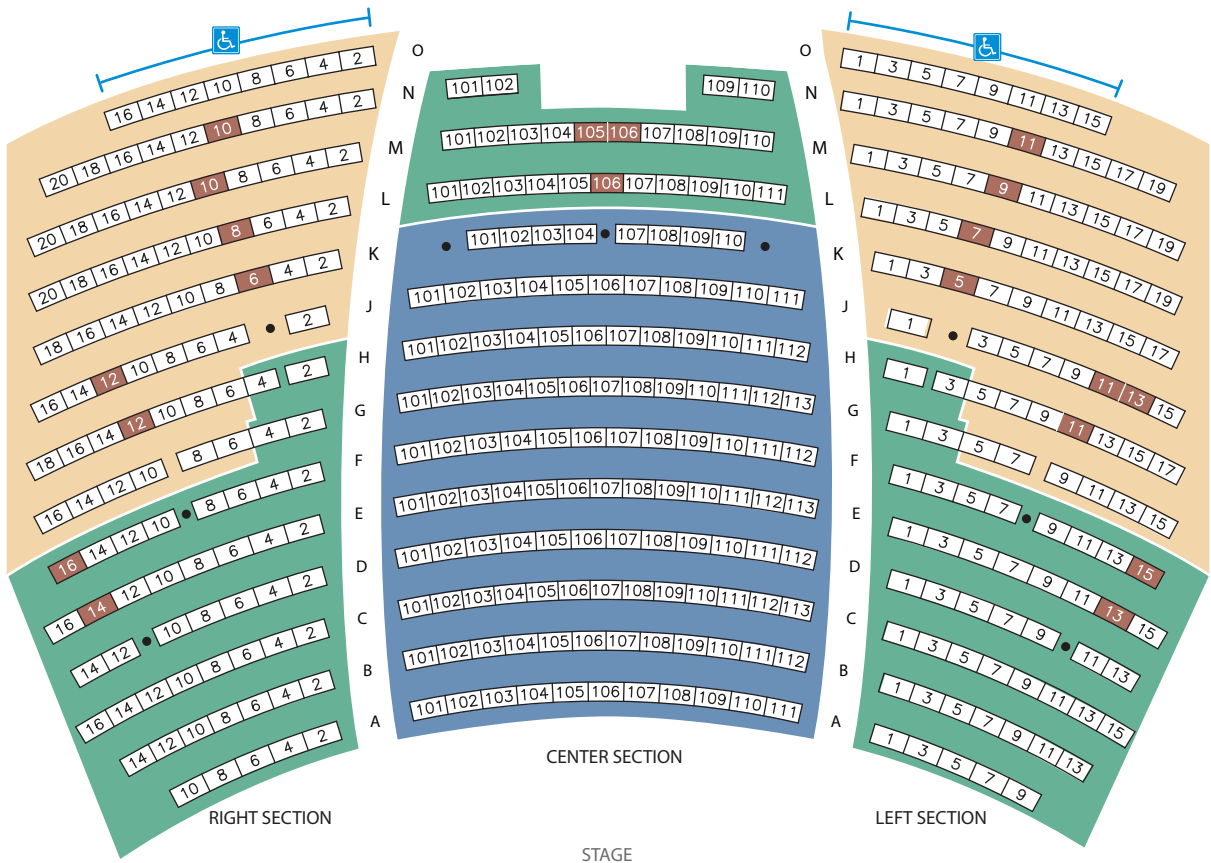

Ford's Theatre Seating Chart

Something Moving: A Meditation on Maynard

- TIER 1
- TIER 2
- TIER 3
- TIER 4 (Partial View)

● STRUCTURAL COLUMN

ACCESSIBLE