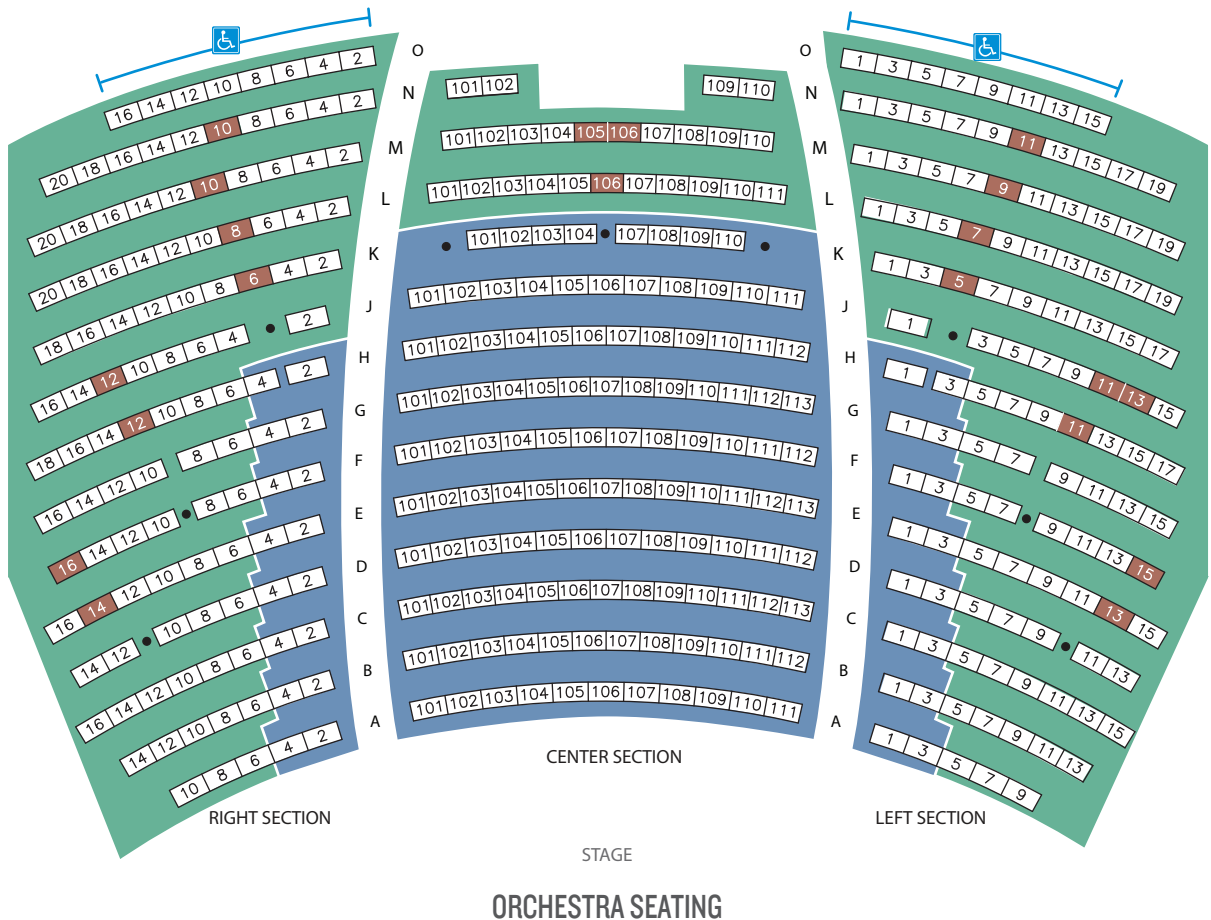

Ford's Theatre Seating Chart

A Christmas Carol

- TIER 1
- TIER 2
- TIER 3
- TIER 4
- TIER 5 (Partial View)

● STRUCTURAL COLUMN

ACCESSIBLE