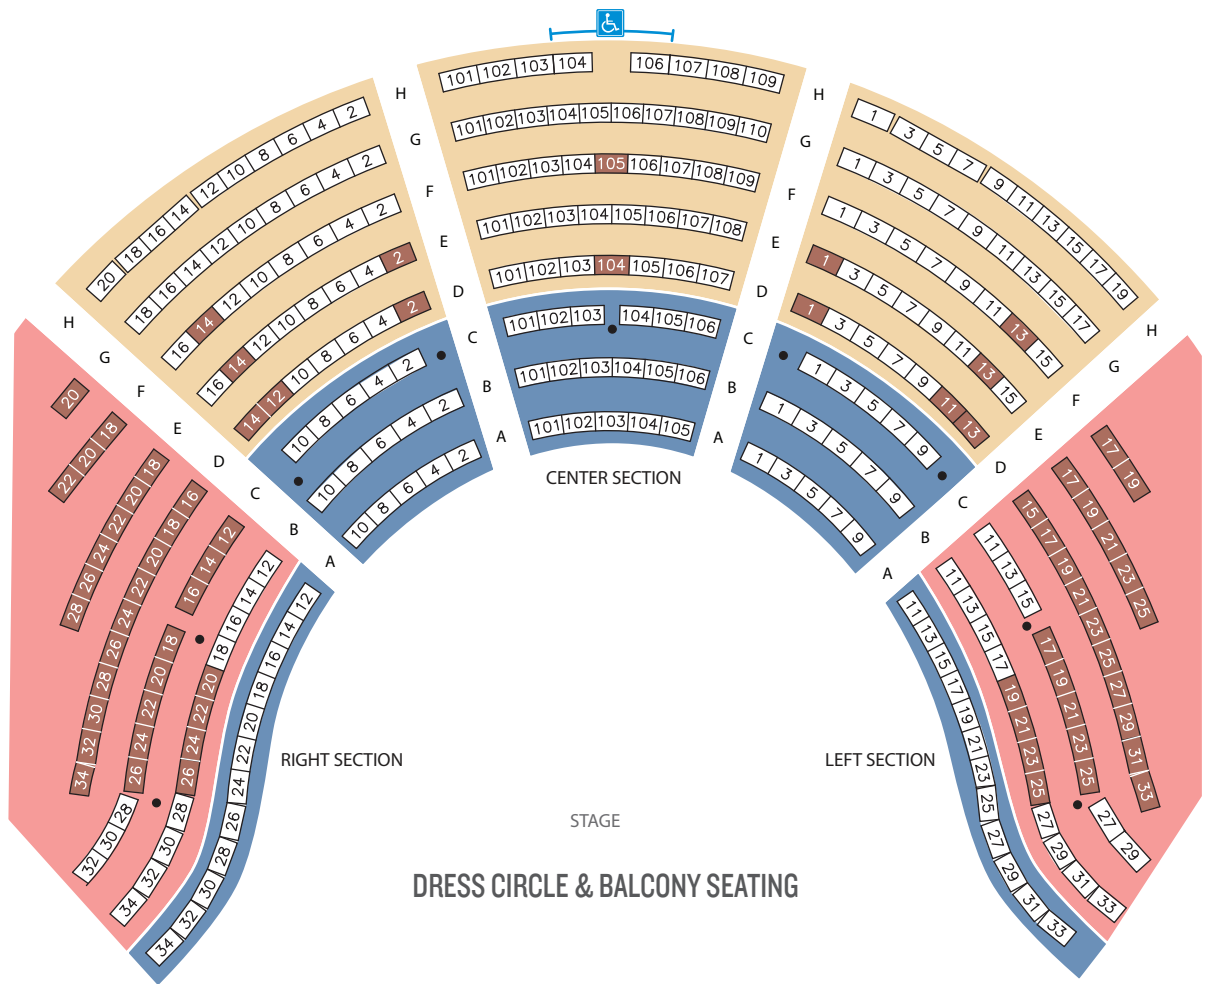

Ford's Theatre Seating Chart

A Christmas Carol

- TIER 1
- TIER 2
- TIER 3
- TIER 4
- TIER 5 (Partial View)

● STRUCTURAL COLUMN

ACCESSIBLE