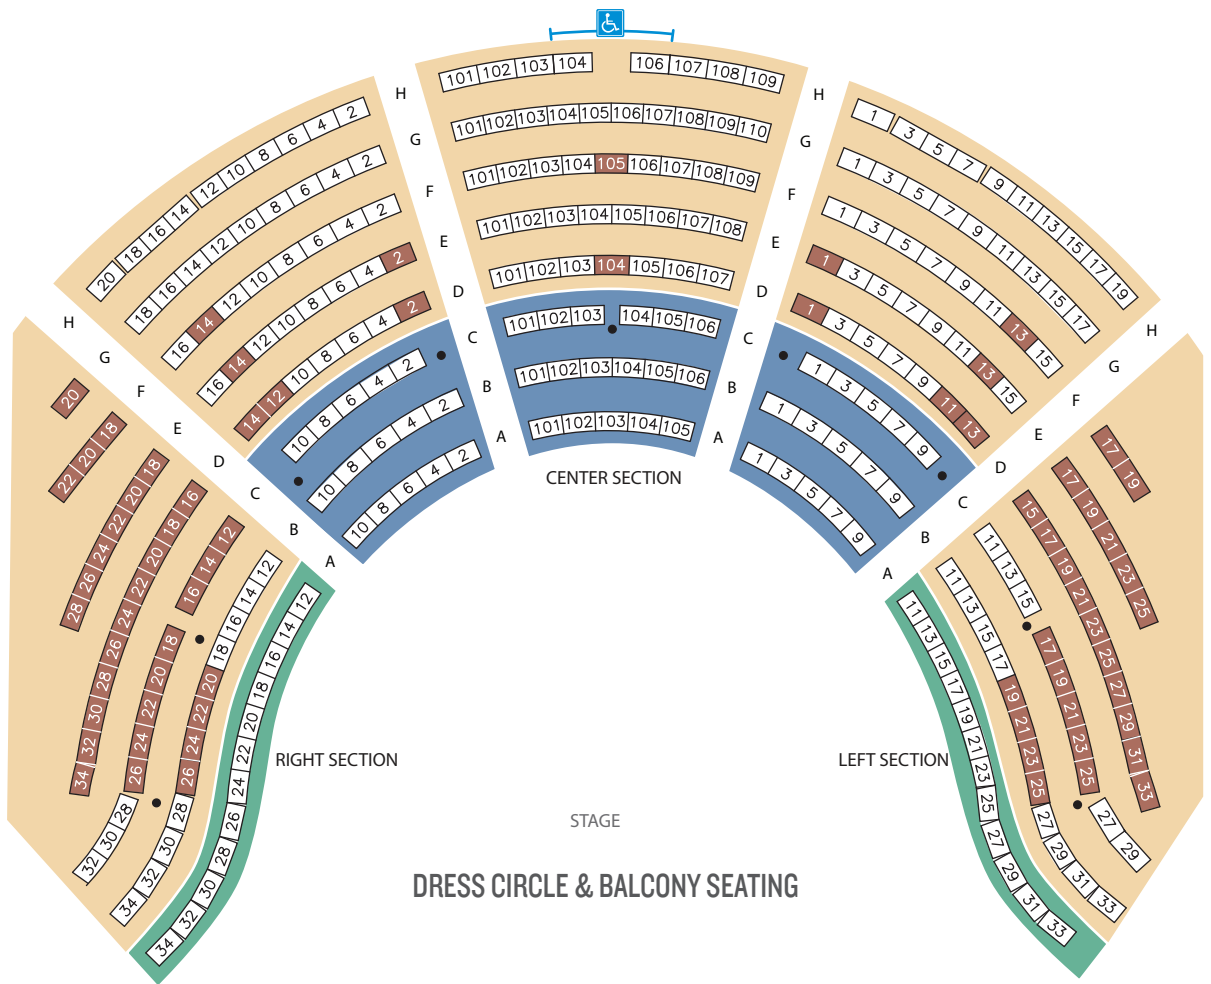

Ford's Theatre Seating Chart

Mister Lincoln

- TIER 1
- TIER 2
- TIER 3
- TIER 4 (Partial View)

● STRUCTURAL COLUMN

ACCESSIBLE