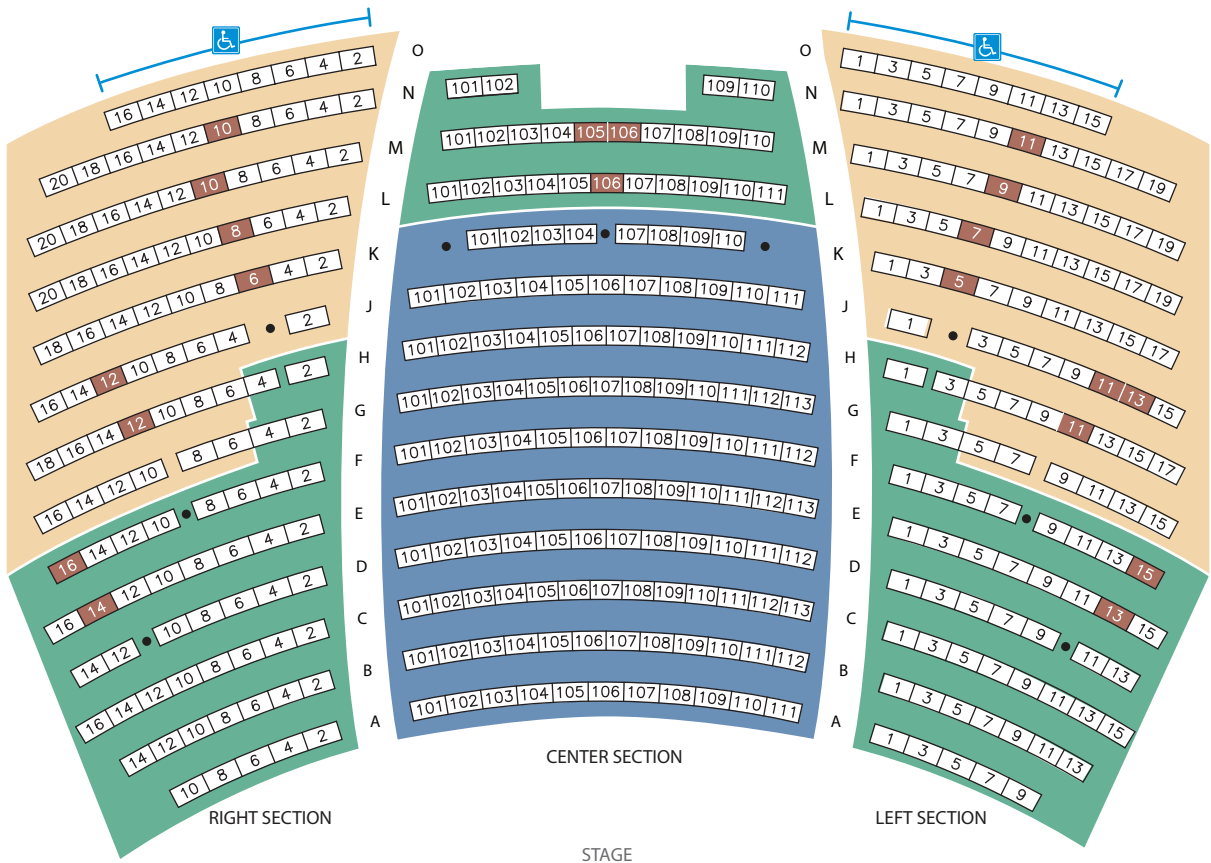

Ford's Theatre Seating Chart

Mister Lincoln

- TIER 1
- TIER 2
- TIER 3
- TIER 4 (Partial View)

● STRUCTURAL COLUMN

ACCESSIBLE