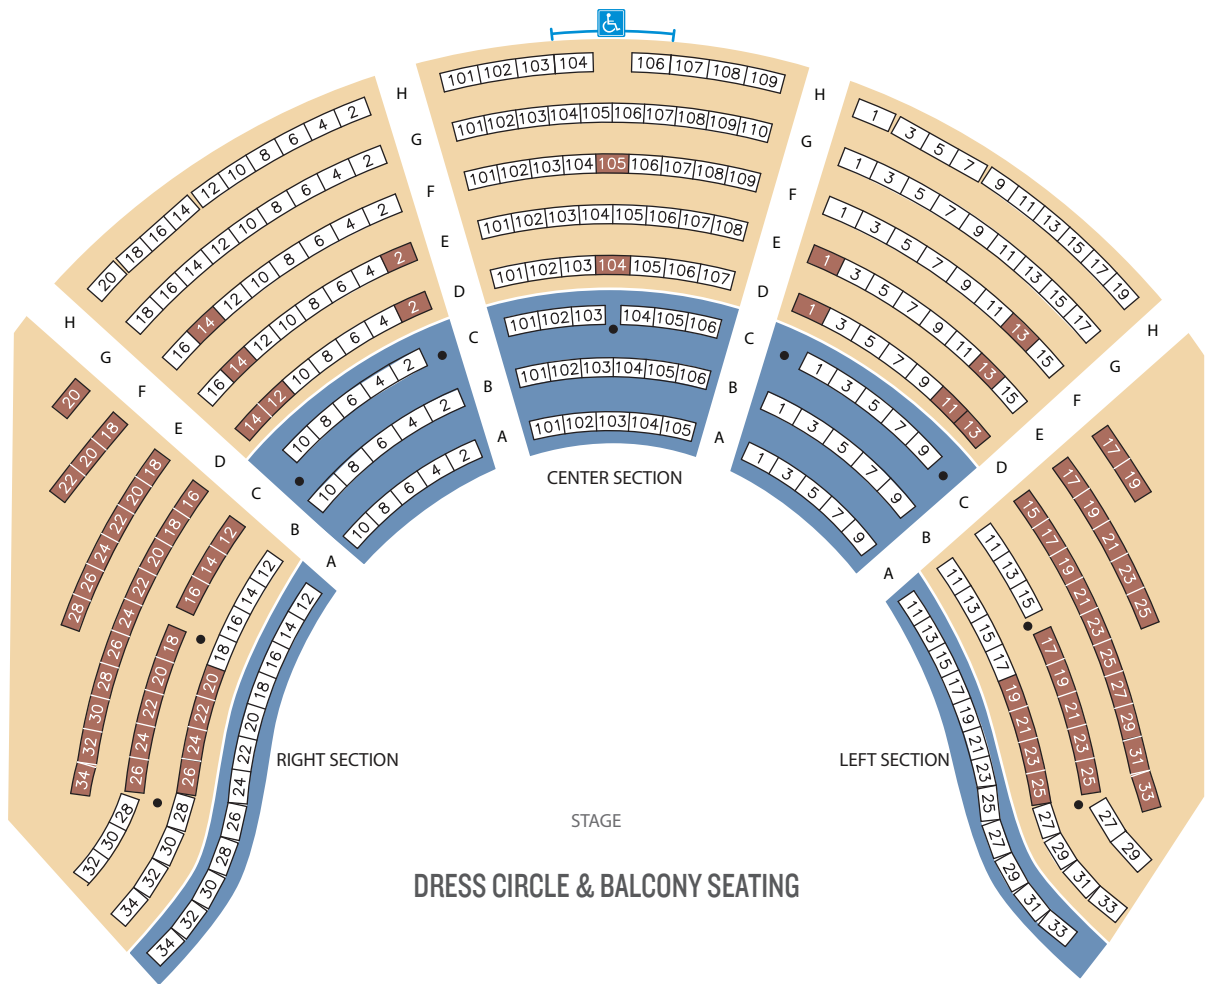

Ford's Theatre Seating Chart

Sister Act

- TIER 1
- TIER 2
- TIER 3
- TIER 4 (Partial View)

● STRUCTURAL COLUMN

ACCESSIBLE