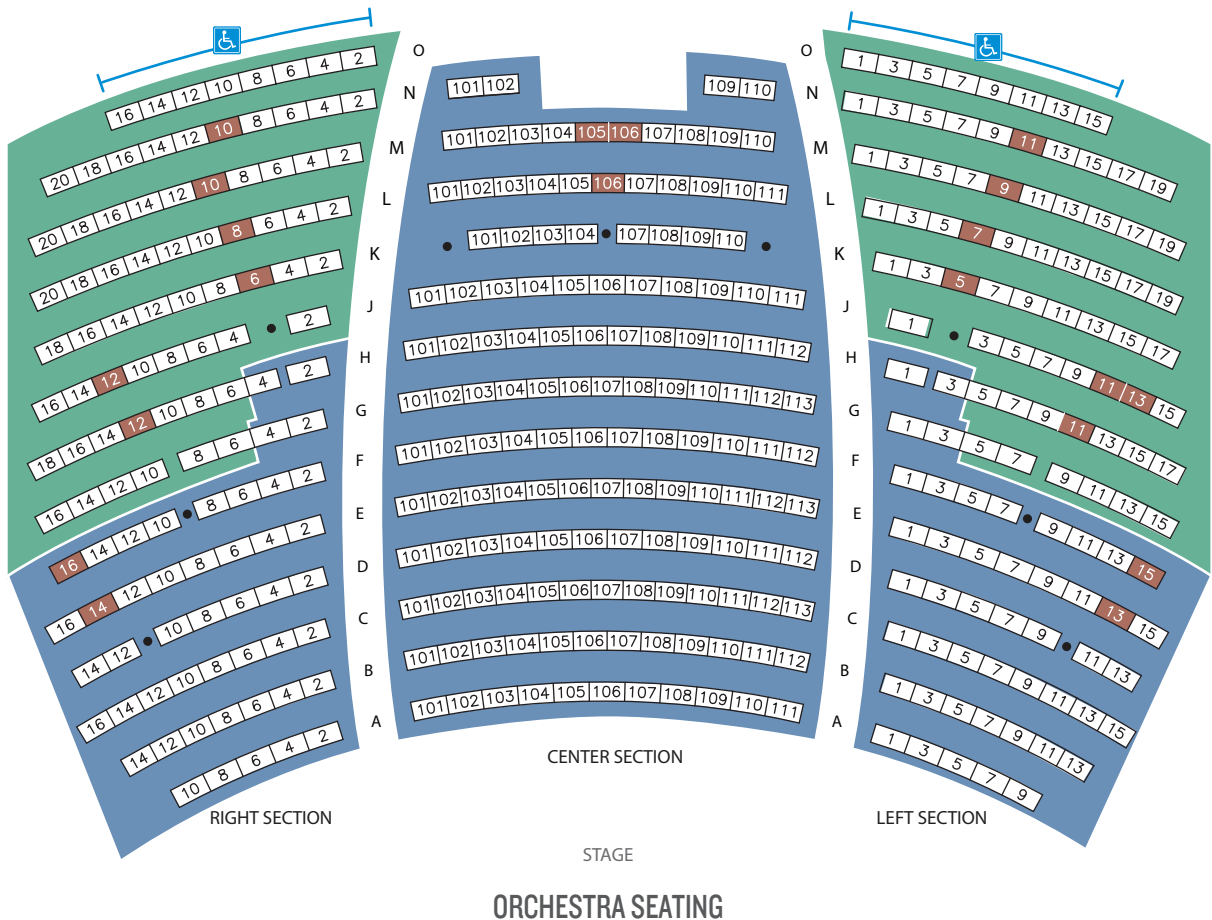

Ford's Theatre Seating Chart

Sister Act

- TIER 1
- TIER 2
- TIER 3
- TIER 4 (Partial View)

● STRUCTURAL COLUMN

ACCESSIBLE